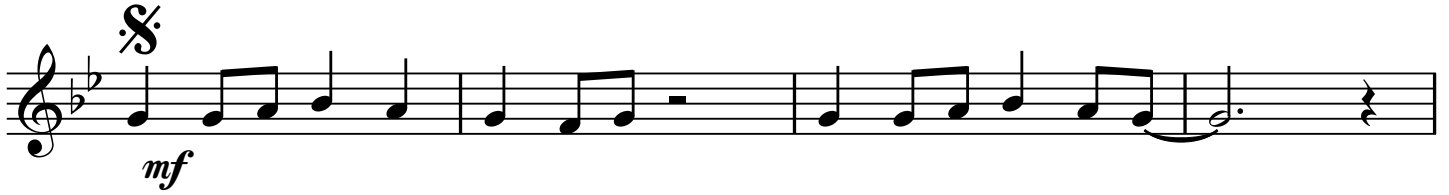

# Wedding One

Track 25/26

Solo - G minor pentatonic

D.S. al Fine

Go back to the sign  $\text{\textcircled{S}}$  and finish at the bar marked **Fine**

SP1271